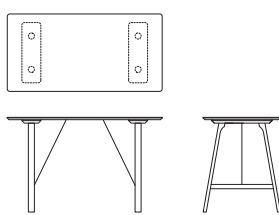

RAIL, RAIL HIGH

Tisch rechteckig, bestehend aus Tischplatte und zwei Tischböcken, Massivholz, zerlegbar

Linoleum, Esche weiß geölt, Eiche, Eiche wild, Eiche Farbbeize,

amerikanischer Nussbaum, amerikanischer Nussbaum wild

Linoleum: Tischplatte Birke Multiplex mit Linoleum-Beschichtung,

Unterseite Gegenzugpapier

Forbo Desktop: 4176 mushroom, 4185 powder, 4184 olive, 4178 iron

Kern Birke Multiplex, offene Tischkante profiliert, Tischbock Eiche

RAIL: h 75 cm, **RAIL HIGH:** h 110 cm, Plattenstärke 27 mm, Tischkante profiliert

Tischbock einzeln inkl. Beschlagset bestehend aus T-Profil und Schnellspanner

Table rectangular, consisting of tabletop and two trestles, solid wood, demountable

Linoleum, ash white oiled, oak, knotty oak, oak colour stain,

American walnut, knotty American walnut

Linoleum: Tabletop birch Multiplex with Linoleum coating,

bottom side counteracting paper

Forbo Desktop: 4176 mushroom, 4185 powder, 4184 olive, 4178 iron

Core birch Multiplex, visible profiled edge, trestle in oak

RAIL: h 75 cm, **RAIL HIGH:** h 110 cm, tabletop-thickness 27 mm, profiled edge

Trestle incl. fittings kit consisting of T-profile and quick release