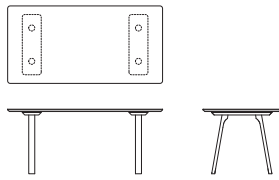

Tischbock einzeln inkl. Beschlagset bestehend aus T-Profil und Schnellspanner

Table rectangular, consisting of tabletop and two trestles, solid wood, demountable

Linoleum, ash white oiled, oak, knotty oak, oak colour stain,

American walnut, knotty American walnut

Linoleum: Tabletop birch Multiplex with Linoleum coating,

bottom side counteracting paper

Forbo Desktop: 4176 mushroom, 4185 powder, 4184 olive, 4178 iron

Core birch Multiplex, visible profiled edge, trestle in oak

RAIL: h 75 cm, **RAIL HIGH:** h 110 cm, tabletop-thickness 27 mm, profiled edge

Trestle incl. fittings kit consisting of T-profile and quick release

Maße in cm <i>Dimensions in cm</i>	Linoleum Linoleum	Esche Ash	Eiche wild Knotty oak	Eiche Oak	Farbbeize Colour Stain	Nuss wild Knotty walnut	Am. Nuss Am. Walnut
140 × 60	x	x	x	x	x	x	x
160 × 60	x	x	x	x	x	x	x
180 × 60	x	x	x	x	x	x	x
200 × 60	x	x	x	x	x	x	x
220 × 60	x	x	x	x	x	x	x
160 × 90	x	x	x	x	x	x	x
180 × 90	x	x	x	x	x	x	x
200 × 90	x	x	x	x	x	x	x
220 × 90	x	x	x	x	x	x	x
180 × 110	x	x	x	x	x	x	x
200 × 110	x	x	x	x	x	x	x
220 × 110	x	x	x	x	x	x	x
240 × 110	x	x	x	x	x	x	x
160 × 60	x	x	x	x	x	x	x
180 × 60	x	x	x	x	x	x	x
200 × 60	x	x	x	x	x	x	x
220 × 60	x	x	x	x	x	x	x
160 × 90	x	x	x	x	x	x	x
180 × 90	x	x	x	x	x	x	x
200 × 90	x	x	x	x	x	x	x
220 × 90	x	x	x	x	x	x	x
180 × 110	x	x	x	x	x	x	x
200 × 110	x	x	x	x	x	x	x
220 × 110	x	x	x	x	x	x	x
240 × 110	x	x	x	x	x	x	x
140 × 60	x	x	x	x	x	x	x
160 × 60	x	x	x	x	x	x	x
180 × 60	x	x	x	x	x	x	x
200 × 60	x	x	x	x	x	x	x
220 × 60	x	x	x	x	x	x	x
160 × 90	x	x	x	x	x	x	x
180 × 90	x	x	x	x	x	x	x
200 × 90	x	x	x	x	x	x	x
220 × 90	x	x	x	x	x	x	x
180 × 110	x	x	x	x	x	x	x
200 × 110	x	x	x	x	x	x	x
220 × 110	x	x	x	x	x	x	x
240 × 110	x	x	x	x	x	x	x

RAIL