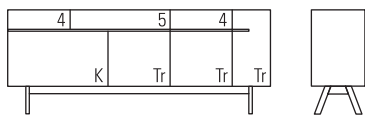

Maße in cm Dimensions in cm	Esche Ash	Eiche wild Knotty oak	Eiche Oak	Farbbeize Colour Stain	Kirsche Cherry	Nuss wild Knotty Walnut	Am. Nuss Am. Walnut	Europ. Nuss Europ. Walnut
--------------------------------------	--------------	--------------------------	--------------	---------------------------	-------------------	----------------------------	------------------------	------------------------------

SIDE BABY Atelier

h 90 b/w 120 t/d 48

x	x	x	x	x	x	x	x	x
---	---	---	---	---	---	---	---	---

SIDE Atelier

h 90 b/w 174 t/d 48

x	x	x	x	x	x	x	x	x
---	---	---	---	---	---	---	---	---

SIDE LONG Atelier

h 90 b/w 228 t/d 48

x	x	x	x	x	x	x	x	x
---	---	---	---	---	---	---	---	---

Aufpreis Rückwand

Surcharge back board

Massivholz // Solid wood	+7%	+7%	+7%	+7%	+7%	+7%	+7%	+7%
	+9%	+9%	+9%	+9%	+9%	+9%	+9%	+9%

mirror inverted // spiegelverkehrt

Aufpreis // Surcharge								x
-----------------------	--	--	--	--	--	--	--	---

Glaseinlegeböden, satiniert, 6 mm

Loose shelves, satinized glass, 6 mm

83.6 × 38 cm, hinter Klappe // behind flap	x
51.6 × 43 cm, hinter Tür breit // behind wide door	x
30 × 43 cm, hinter Tür schmal // behind small door	x