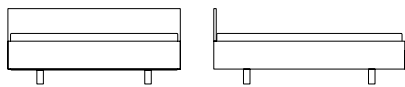

Technische Daten // *Technical Data*

SIMPLE HI Bold

SIMPLE HI Bold 81

h inkl. Kopfteil 81 (gemessen vom Boden)

h incl. Headboard 81 (measured from ground)