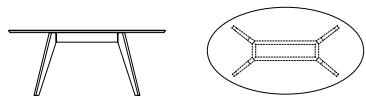

rechteckig // rectangular h 75

oval // oval h 75