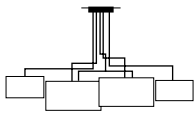

EU version: CE-certified // US version: US conform

All prices are without bulbs

NOON 5

h 99 b/w 146 t/d 88

2 × kleine Schirme // *small lampshades*: Ø 30, h 17, max. 15 W, E 27

3 × große Schirme // *big lampshades*: Ø 42, h 22, max. 15 W, E 27